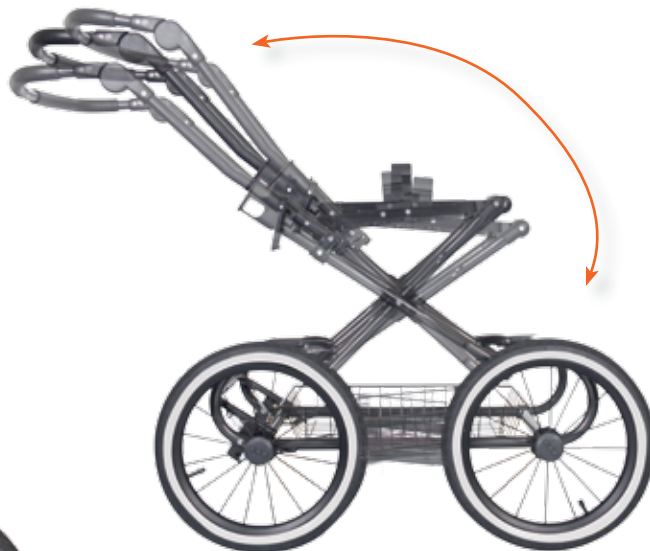

comfort swinging chassis

TYPO is traditional pram chassis with well approved robust and durable 4-wheel chassis. Chassis is equipped with „swinging“ suspension, „clip-A-go“ modular interface, angle adjustable handlebar, large steel basket, front and rear large (14”) inflatable rigid wheels. Chassis offers smooth soft ride in urban estates and surroundings .